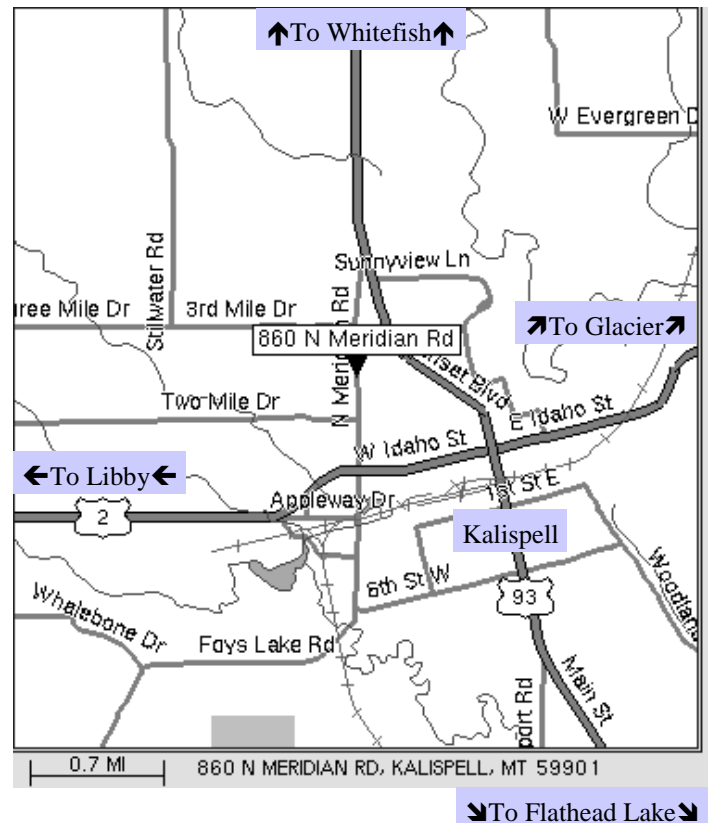

## MAP

## DIRECTIONS

From Downtown Kalispell:

1. Head west on W Idaho/Hwy 2 (toward Libby)
2. Turn north (right) on Meridian Rd (at Fairgrounds)
3. Proceed 1/2 mile to 860 N Meridian (on west [left] side of road)
4. Suite A1 is located in the northeast corner of the Meridian Business Complex (facing Northwestern Energy)